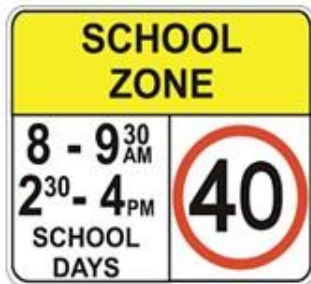

SCHOOL ZONE Parking Infringements

NSW Police Force

Roads &
Maritime

School Zone Infringement as @30th January, 2018

STOP

\$183
+ 2 demerits

\$330
+ 2 demerits

\$330
+ 2 demerits